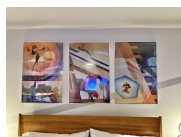

6 Incredibles Painting

Contemporary
Reproduction
West wall